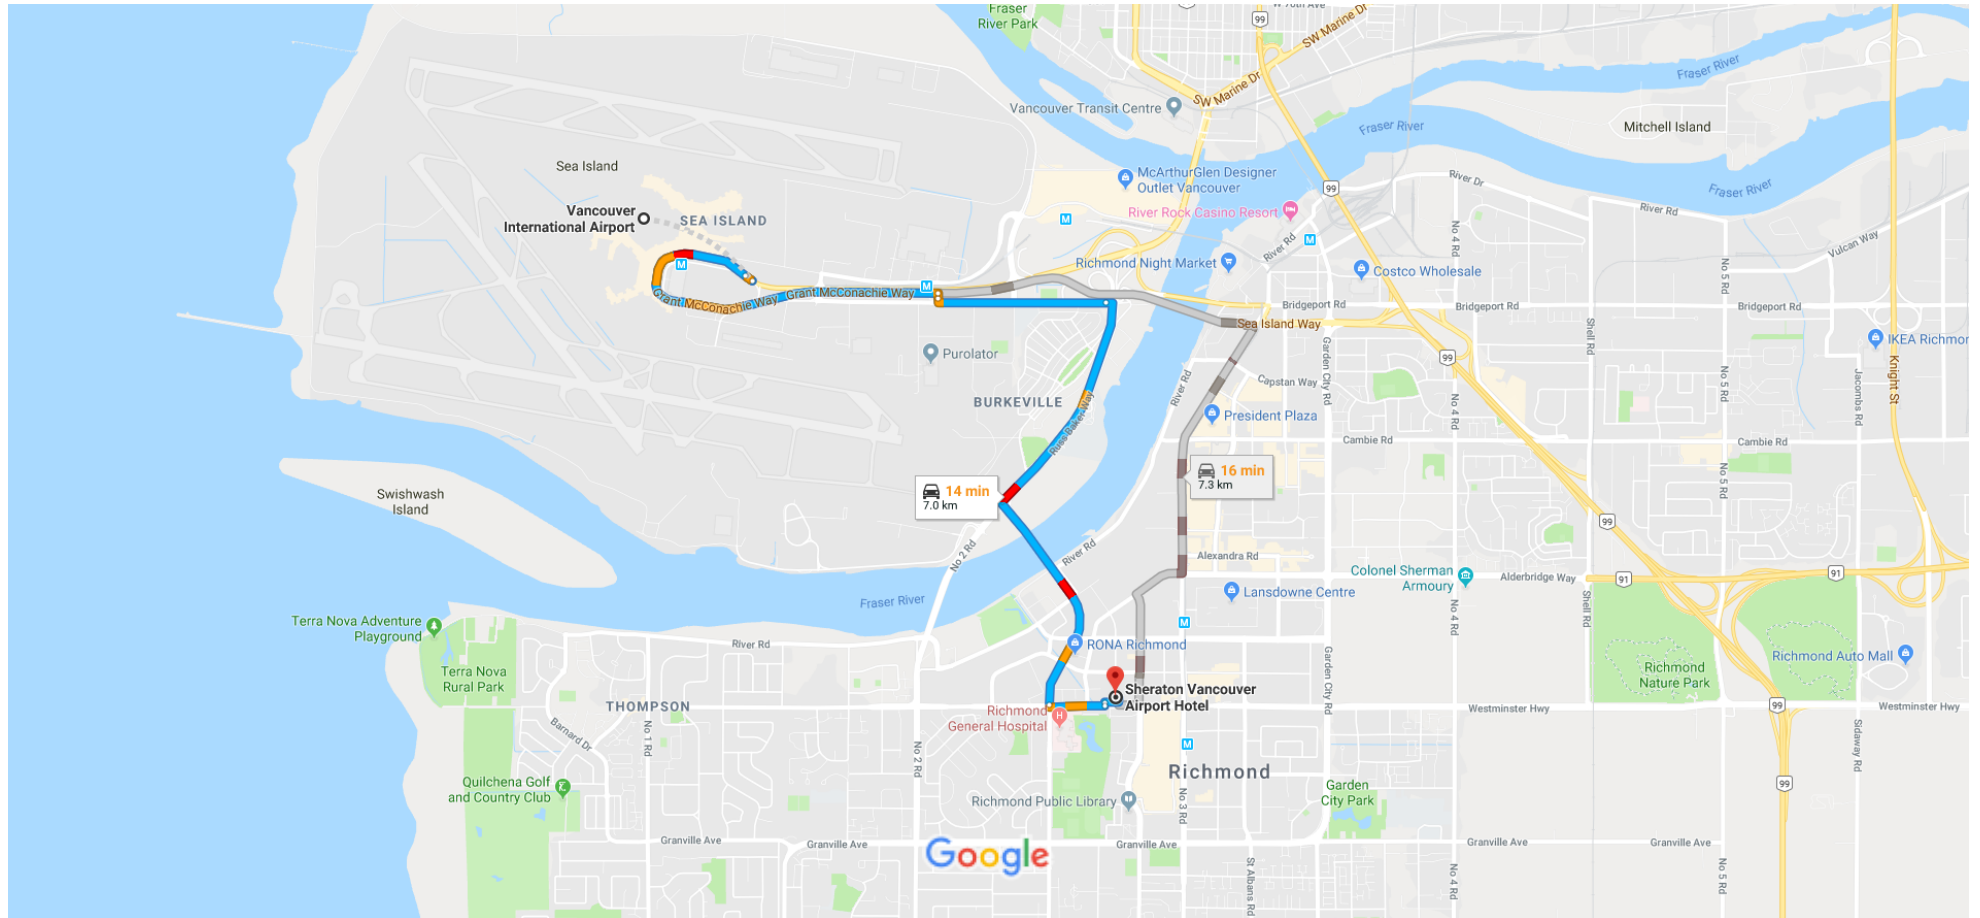

Vancouver International Airport to Sheraton Vancouver Airport Hotel

Drive 7.0 km, 14 min

Map data ©2018 Google 500 m

via Grant McConachie Way E
 Fastest route, despite the usual traffic

14 min
 7.0 km

via Grant McConachie Way E and No 3 Rd
 Some traffic, as usual

16 min
 7.3 km